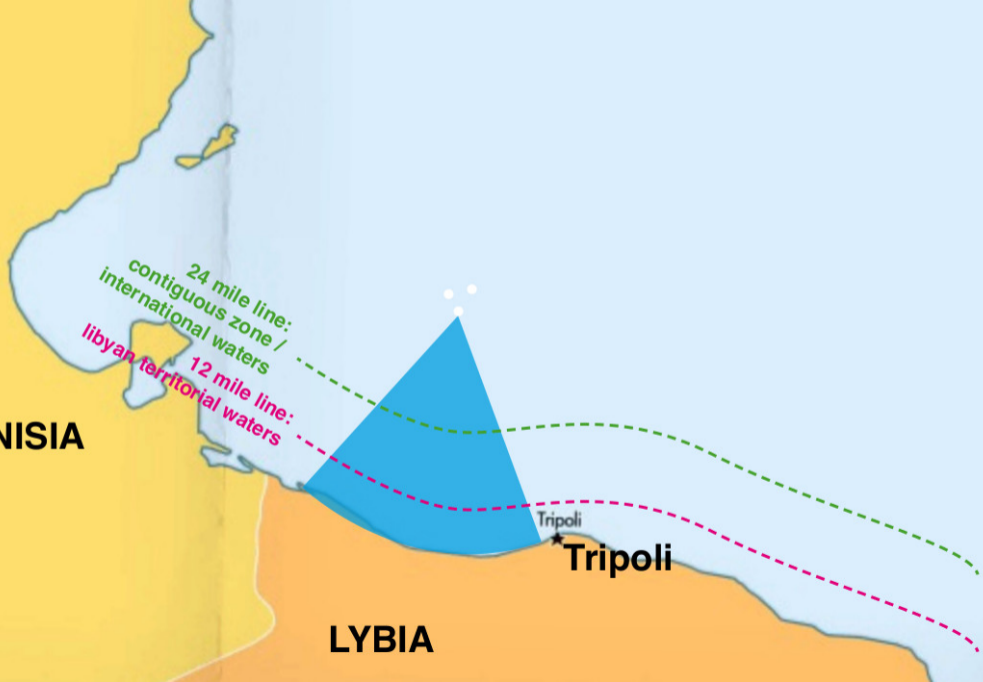

# The seizure of the Iuventa

---

Kathrin & Hendrik

28. Dezember 2017

Tunis

Libya -> Malta:  
198nm

MALTA

Libya -> Sicily:  
265nm

Libya -> Lampedusa:  
161nm

TUNISIA

Tripoli

## Recorded migrant deaths by region 2014-2017

Source: Missing Migrants Project, <https://missingmigrants.iom.int/>

**TUNISIA**

**LYBIA**

Tripoli

**Tripoli**

24 mile line:  
contiguous zone /  
international waters

12 mile line:  
libyan territorial waters

Picture: Moonbird Airborne Operation / [www.sea-watch.org](http://www.sea-watch.org), [www.hpi.swiss](http://www.hpi.swiss)

GUARDIA COSTIERA

A  
ARMADA

GUARDIA COSTIERA