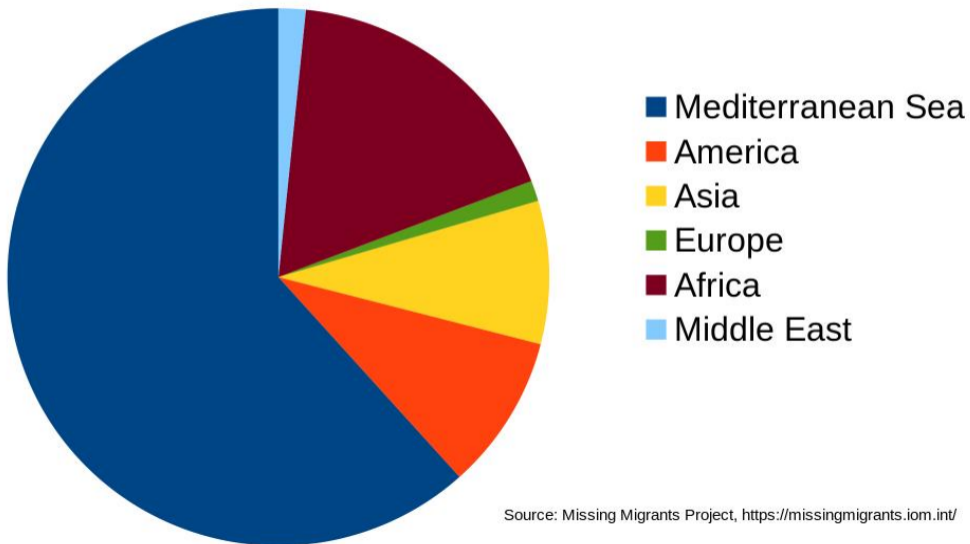

Recorded migrant deaths by region 2014-2017

Source: Missing Migrants Project, <https://missingmigrants.iom.int/>