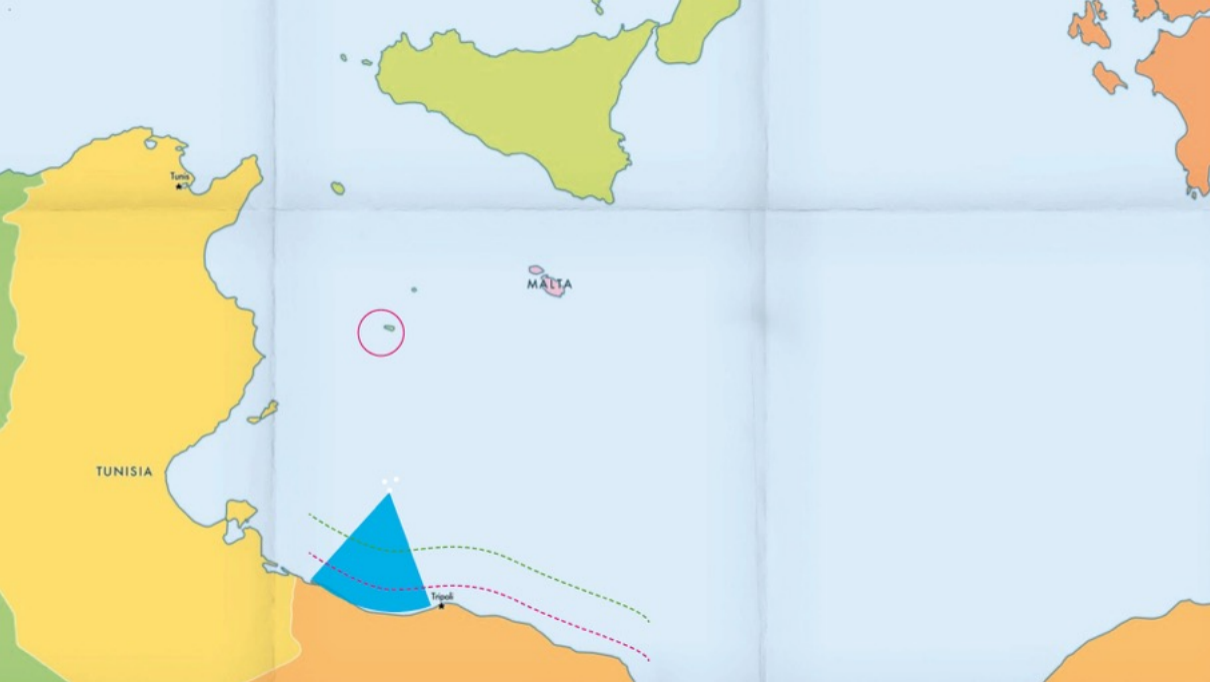

Libya -> Lampedusa:  
161nm

TUNISIA

Tripoli

## Recorded migrant deaths by region 2014-2017

Source: Missing Migrants Project, <https://missingmigrants.iom.int/>

**TUNISIA**

**LYBIA**

Tripoli

**Tripoli**

24 mile line:  
contiguous zone /  
international waters

12 mile line:  
libyan territorial waters

Picture: Moonbird Airborne Operation / [www.sea-watch.org](http://www.sea-watch.org), [www.hpi.swiss](http://www.hpi.swiss)

GUARDIA COSTIERA

A  
ARMADA

GUARDIA COSTIERA